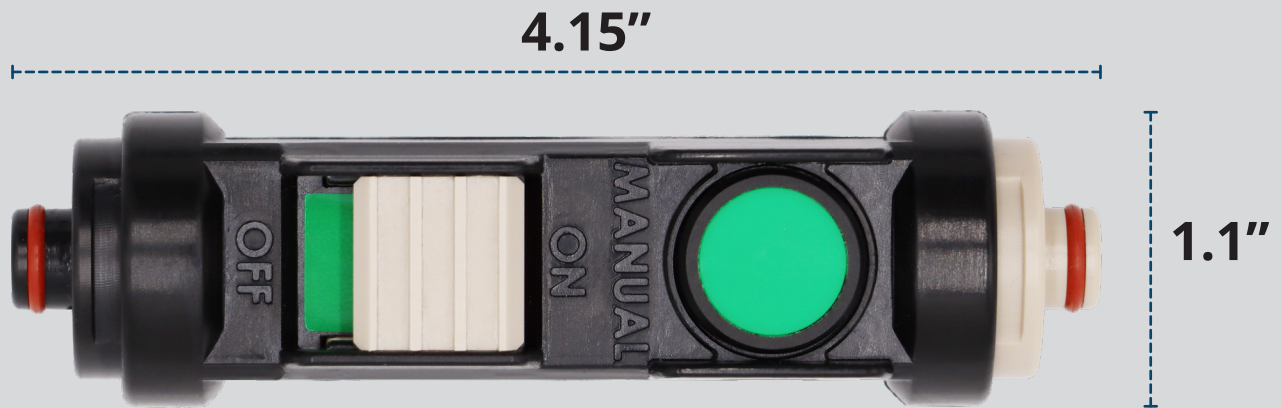

# SKYDRATE™

HS-225-M

**OMNI**  
DEFENSE TECH

## MALE IN-LINE HOSE SWITCH

nsn: tbd

Depth: 1.25"

## MALE IN-LINE HOSE SWITCH

The Male In-Line Hose Switch allows for one handed, manual operation of the system. Includes a Manual Activation button, as well as an On/Off Switch.

For use with the Internal (RHS-3-M-A-XX) and External (RHS-M-F-B-XX) hoses.